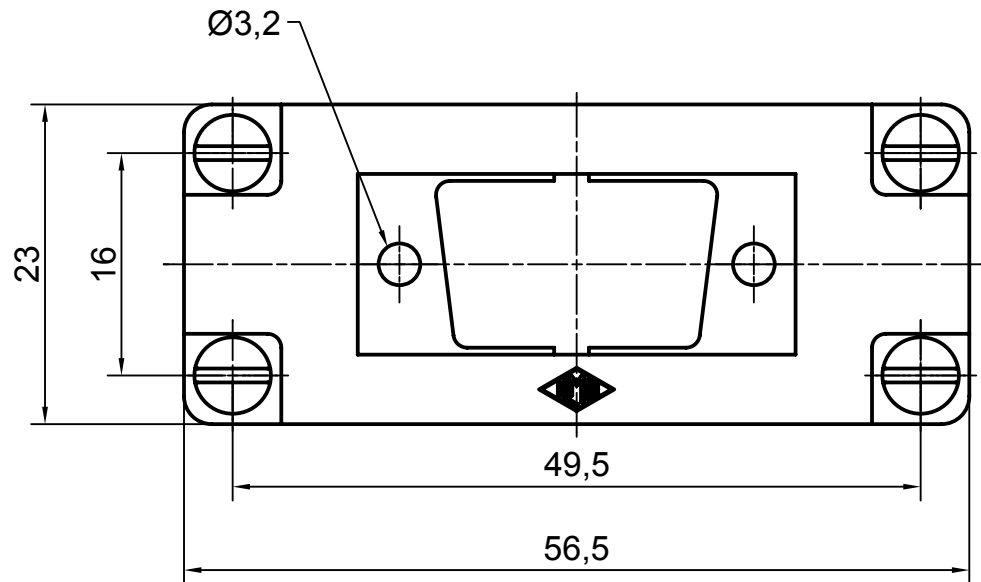

Diritti riservati

All rights reserved

Date 10.01.2007	CR 09 AD	Scale	
Sign.	plates for 1 D-SUB insert 9 poles	2:1	